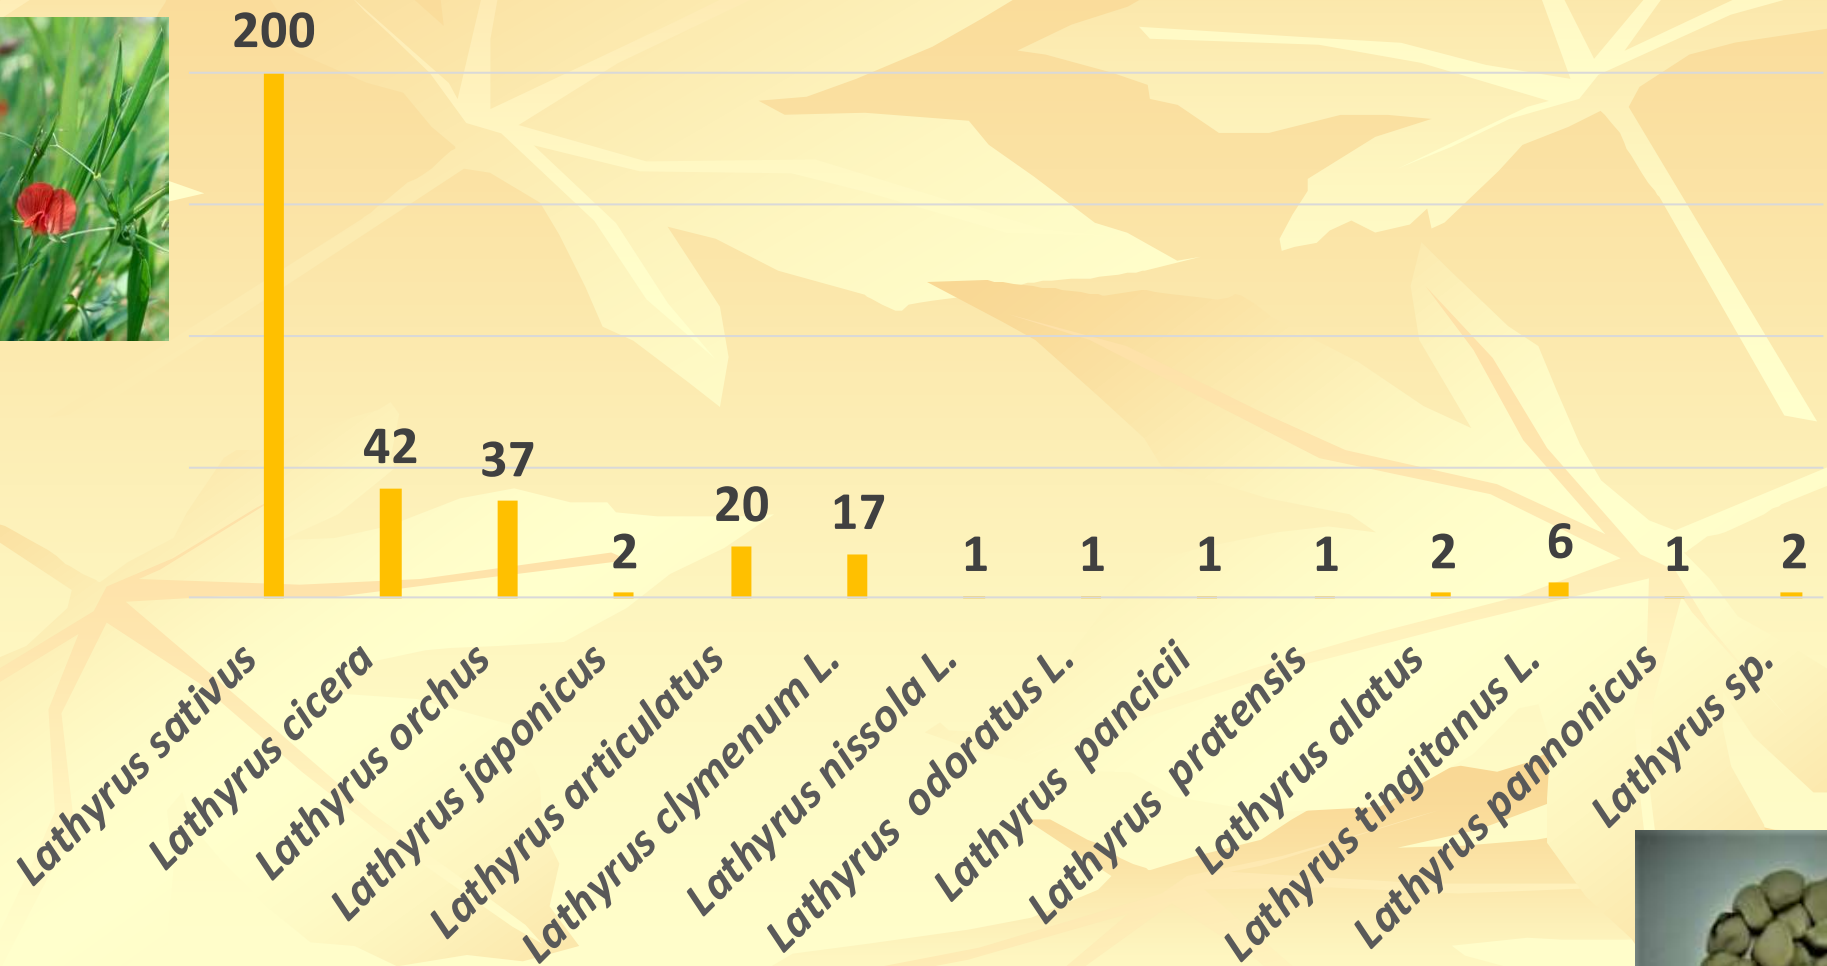

# Status of the Bulgarian *Lathyrus* sp. Collection

■ Local accessions   ■ Intraduced accessions

# Species composition of the *Lathyrus* sp. collection

# Species composition of local accessions

## Agrobiological study of 12 *Lathyrus sp.* accessions (2016-2017)