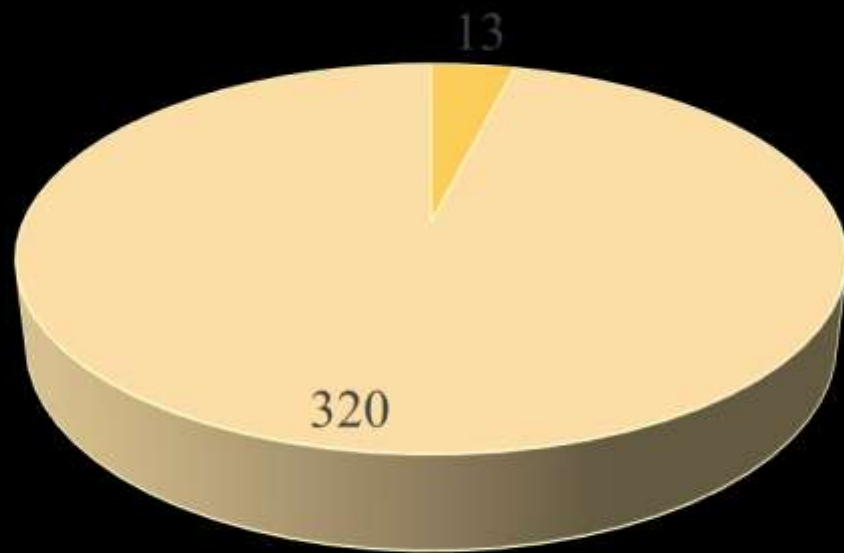

Status of the Bulgarian *Lathyrus* sp. Collection

■ Local accessions   ■ Intraduced accessions